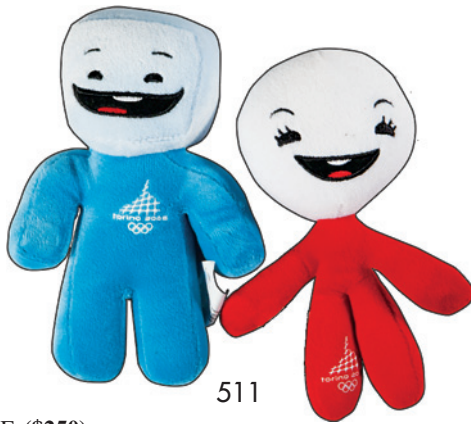

501

502

503

504

505

508

506

507

509

510

511

512

501. **U.S. Team Pin Set.** 32 pins, framed. EF. (\$250)

502. **Japanese Athletics Team Porcelain Plate.** 26cm (10.2”), by Koran Porcelain Company. Japanese NOC and Japanese Athletics logo, encircled by names of Japanese athletics participants. EF. (\$125)