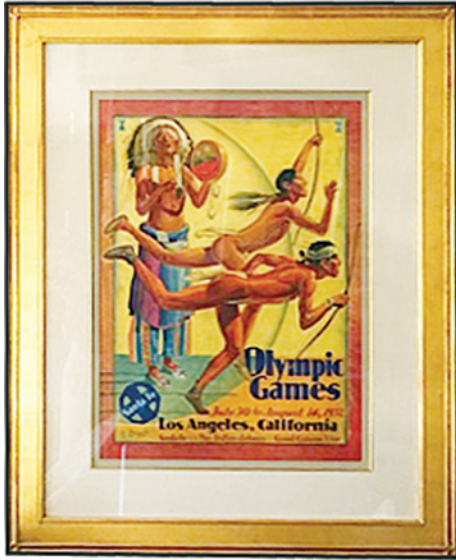

23

24

25

26

27

28

23. **Lake Placid 1932 Winter. Cased Participation Medal.** Bronze, 48x60mm, by Julio Kilenyi. Winged figure of Fame blowing horn, Olympic rings above, winter landscape in background. Rev. Six winter sports depicted on shields around legend in six lines, scenes of curling and dogsledding below. EF. In very rare cardboard presentation box. (\$12,000)

24. **Lake Placid 1932 Winter. New York State Olympic Winter Games Commission Badge.** Goldplated, 34x34mm octagonal. With two red-white-blue silk ribbons, inscribed in gold "NYS OWG COMITE" (partially faded, tear on ribbon, VF.) Numbered on back. Pictured in official report p. 138, Elbel W-5. One of only 15 badges and the rarest of the 1932 Winter Games badges. Badge EF. (\$4,500)

25. **Lake Placid 1932 Winter. National Host Badge.** Goldplated, 34x34mm. With two red-white-blue ribbons inscribed "NATIONAL HOST". Elbel W-6. One of 45 badges. Ribbons frayed, badge EF. Rare. (\$3,750)

26. **Los Angeles 1932. Official Poster of the Santa Fe Grand Canyon Line to the Olympic Games in Los Angeles.** Multicolor, 49.5x67.3cm (19.5"x26.5"). Two Indians with bows hurrying to the Los Angeles Games, the Santa Fe Line from Santa Fe making "the Indian detours" for the visitors. Professionally linen-matted, in wooden frame. EF. Rare poster. (\$5,000)