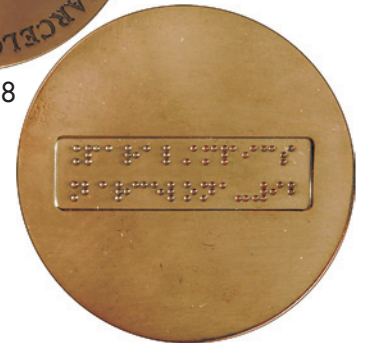

67. **Barcelona 1992. Official Paralympic Torch.** Chrome-plated aluminum, 65cm (23.6"), designed by André Rich. "Paralimpics Barcelona 1992" legend and Paralympic Barcelona logo in gold on side. EF. Rare torch. ($6,000)
68. **Barcelona 1992. Bronze Paralympic Winner's Medal.** Bronze, 70mm, 6mm thick. Logo and inscription. Rev. Braille legend. EF. In dark blue velvet pouch. ($1,250)