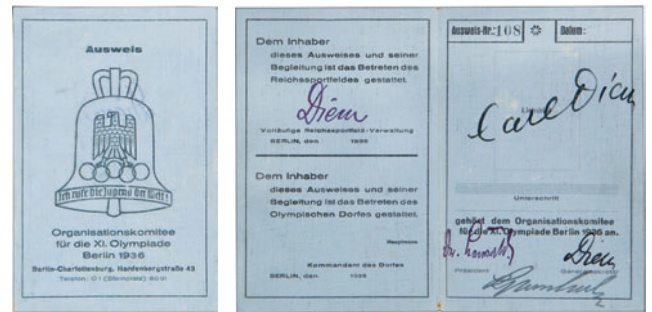

71. **Star Flight Medal.** Cast bronze, 70mm, by Placzek. Olympic bell and legend. Rev. Eagle in high relief flying to l. Housed in original cardboard box, lt. scuffing. Toned EF. **($400)**
72. **Clay Pot for the Oak Tree Presented to all Gold Medal Winners in Berlin.** Orange colored clay, 11cm high, 10cm (3.9") wide at top. Decorated by hand with engra ved design: German Reich eagle holding Olympic rings di viding "XI. Olympiade Berlin 1936". Legend around top "W achse zur Ehre des Sie gs. Rufe zu weiterer Tat". Translated: "Grow in Honor of the Victory – Call for further Accomplishment". Bottom of saucer engra ved "Douglas Hill – V. Campenhausen" (makers of the pot?). *Every gold medal winner in a single event received an oak tree sapling with his gold medal at the awar d ceremony. According to J. Constandt, of 130 awarded saplings, 16 are know to still survive while 97 could not be verified.* EF. Rare. **($2,500)**
73. **The Ancient Olympic Games: Group of Six Bronze Reliefs.** Cast bronze, 14.4x16.5cm (5.7"x6.5") each. The 6 reliefs are connected, and housed in a book -like case. They illustrate the Six Days of Ancient Olympic Games, from Greek v ases. 1st Day: Opening of the Games; 2nd Day: Competitions of Young Boys; 3rd Day: Competitions of Men; 4th Day: Rest; 5th Day: Main Competitions; 6th Day: Winners Ceremony and Banquet. Presentation gift for high dignitaries. Missing the explanatory page in front. Housed in a book-like case, scuffed, discolored. Plaques are EF. **($1,750)**

74. **Berlin 1936. Commemorative Sea-Green Ceramic Box.** 14.5x14.5cm (5.7"x5.7"), 6.5cm (2.6") high. Box top features lar ge Olympic rings in raised design. Sm. discoloration spot on side, o.w. EF. **($300)**
75. **Preliminary Identity Card of the Or ganizing Committee for Carl Diem, General Secr etary of the Or ganizing Committee, 1935.** 4pp., 8.5x13cm (13.3"x5.1"). Instead of a photo, "Carl Diem" in ink. Belo w, three signatures by Dr. Lewald, Diem and a third signature, all in ink. VF-EF. **($250)**
76. **Fritz Pasternek's Honorary Season P ass for all Events of the Berlin 1936 Olympic Games.** Stiff paper, 9x15cm (3.5"x5.9"). The pass was valid for all venues and all events. EF. Very scarce. **($350)**

The second part of the Pasternek Collection will be offered in the next auction.