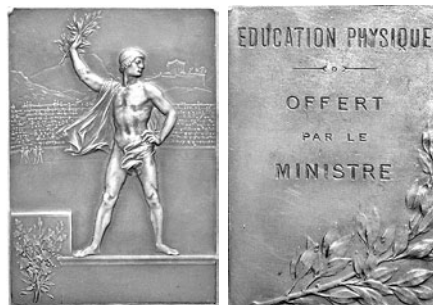

158

159

160

161a

162

163

164

165

SECOND NATIONAL GREEK OLYMPIC GAMES, ATHENS 1870

158. **Bronze Winner's Medal.** Copper, 41mm, by Barre. Bust r. of King George. Rev. "Olympia in Athens 1870" surrounded by "Consecrator of Games Evangelis Zappas" (translated from Greek) and open olive wreath. Toned Unc. ($1,650)

THIRD NATIONAL GREEK OLYMPIC GAMES, ATHENS 1875

159. **Bronze Winner's Medal.** Copper, 41mm, by Barre. Head r. of King George. Rev. "Olympia in Athens 1875" surrounded by "Consecrator of Games Evangelis Zappas" (translated from Greek) and open olive wreath. Toned Unc. ($1,650)

FOURTH NATIONAL GREEK OLYMPIC GAMES, ATHENS 1888

160. **Commemorative Medal.** Brass, 35mm, by Michalakis Katsimpalis. View of the Zappeion Me garon, just inaugurated, and venue of events together with Panathenaic Stadium. Rev. "In commemoration" in open olive wreath, "Hat maker shop / M. Katsimpalis" (in Greek). No winners medals were awarded for the Fourth National Games, although planned. This medal is the only one for the 1888 games. Integral loop at top, EF. ($350)

ATHENS, 1st OLYMPIC GAMES, 1896

1. c161. **Bronze Second Place Winner's Medal.** Bronze, 50mm, by J. Chaplain. Laureated head of Zeus facing holding winged statue of Victory with laurel branch on globe. Rev. View of Acropolis and Parthenon between Olympic legend. First place winners of the 43 events received a silver medal, second place winners a bronze medal. No gold medals were awarded in the first Olympic Games. Toned EF, in original red velvet-lined presentation case. Very rare. ($32,500)