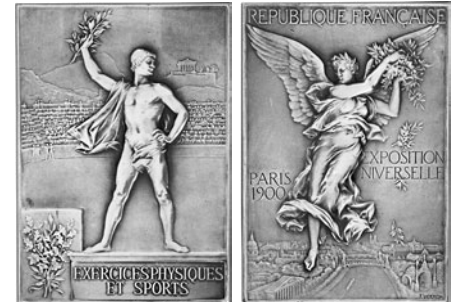

158

159

160

161a

162

163

164

165

SECOND NATIONAL GREEK OLYMPIC GAMES, ATHENS 1870

158. **Bronze Winner's Medal.** Copper, 41mm, by Barre. Bust r. of King George. Rev. "Olympia in Athens 1870" surrounded by "Consecrator of Games Evangelis Zappas" (translated from Greek) and open olive wreath. Toned Unc. ($1,650)

THIRD NATIONAL GREEK OLYMPIC GAMES, ATHENS 1875

159. **Bronze Winner's Medal.** Copper, 41mm, by Barre. Head r. of King George. Rev. "Olympia in Athens 1875" surrounded by "Consecrator of Games Evangelis Zappas" (translated from Greek) and open olive wreath. Toned Unc. ($1,650)

FOURTH NATIONAL GREEK OLYMPIC GAMES, ATHENS 1888

160. **Commemorative Medal.** Brass, 35mm, by Michalakis Katsimpalis. View of the Zappeion Me garon, just inaugurated, and venue of events together with Panathenaic Stadium. Rev. "In commemoration" in open olive wreath, "Hat maker shop / M. Katsimpalis" (in Greek). No winners medals were awarded for the Fourth National Games, although planned. This medal is the only one for the 1888 games. Integral loop at top, EF. ($350)

ATHENS, 1st OLYMPIC GAMES, 1896

1. c161. **Bronze Second Place Winner's Medal.** Bronze, 50mm, by J. Chaplain. Laureated head of Zeus facing holding winged statue of Victory with laurel branch on globe. Rev. View of Acropolis and Parthenon between Olympic legend. First place winners of the 43 events received a silver medal, second place winners a bronze medal. No gold medals were awarded in the first Olympic Games. Toned EF, in original red velvet-lined presentation case. Very rare. ($32,500)