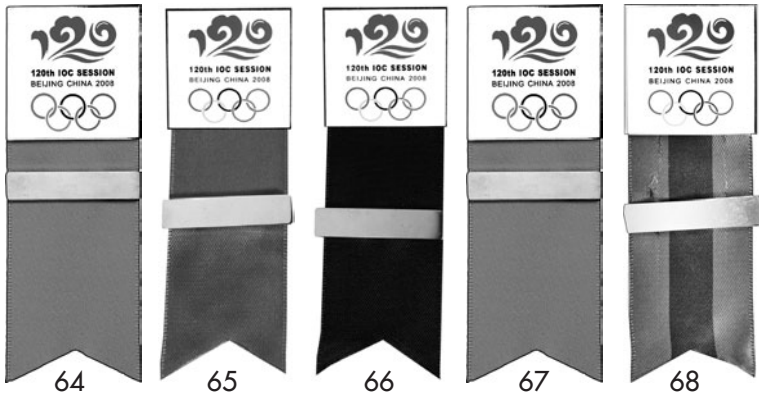

55. **105th IOC Session in Atlanta, 1996. Press Badge.** Goldplated, multicolor enamel, 50x72mm. With light yellow ribbon. EF. ($175)
56. **106th IOC Session in Lausanne, 1997. Badge with Black-White Ribbon.** Goldplated, 31x56mm. EF. ($200)
57. **106th IOC Session in Lausanne, 1997. Commission Member Badge.** Goldplated, 30x55mm. With red-white-red ribbon and cord. EF. ($250)
- c58. **106th IOC Session in Lausanne, 1997. IOC Presentation Enameled Box.** Multicolor blue shades, 5x7.8cm, made by Crummies & Co., England. View from IOC headquarters over Lake Geneva. Cased, EF. ($200)
59. **107th IOC Session in Nagano, 1998. Pair of IOC Guest Badges.** Silvered, blue and yellow enamel, 45mm. With white-blue white ribbon. Both Unc., cased. (2 pcs.) ($300)
60. **112th IOC Session in Moscow, 2001. IOC Badge.** Goldplated, rings in color, 31x57mm. With white ribbon. EF. ($200)
- c61. **112th IOC Session in Moscow, 2001. IOC Guest Badge.** Goldplated, rings in color, 31x57mm. With white-blue-white ribbon, and blue cord. EF. ($200)
62. **117th IOC Session in Singapore, 2005. IOC Badge.** Pewter, partially enameled in color, 30x53mm. With white ribbon. *London was selected to host the 2012 Olympic Games.* EF. ($200)
63. **118th IOC Session in Torino, 2006. IOC Badge.** Iridescent blue, 33x33mm. With white ribbon. EF. ($175)
64. **120th IOC Session in Beijing, 2008. International Federation Badge.** Multicolor, 33x33mm, with blue ribbon. EF. ($175)
65. **120th IOC Session in Beijing, 2008. National Olympic Committee Badge.** Multicolor, 33x33mm. With green ribbon. EF. ($175)
66. **120th IOC Session in Beijing Badge, 2008.** Multicolor, 33x33mm. With black ribbon. EF. ($175)
67. **120th IOC Session in Beijing Badge, 2008.** Multicolor, 33x33mm. With purple ribbon. EF. ($175)
68. **120th IOC Session in Beijing, 2008. Service Badge.** Multicolor enamel, 32x32mm. With purple-black-purple ribbon. EF. ($175)

**BADGES OF THE OLYMPIC GAMES
SUMMER OLYMPIC GAMES BADGES**