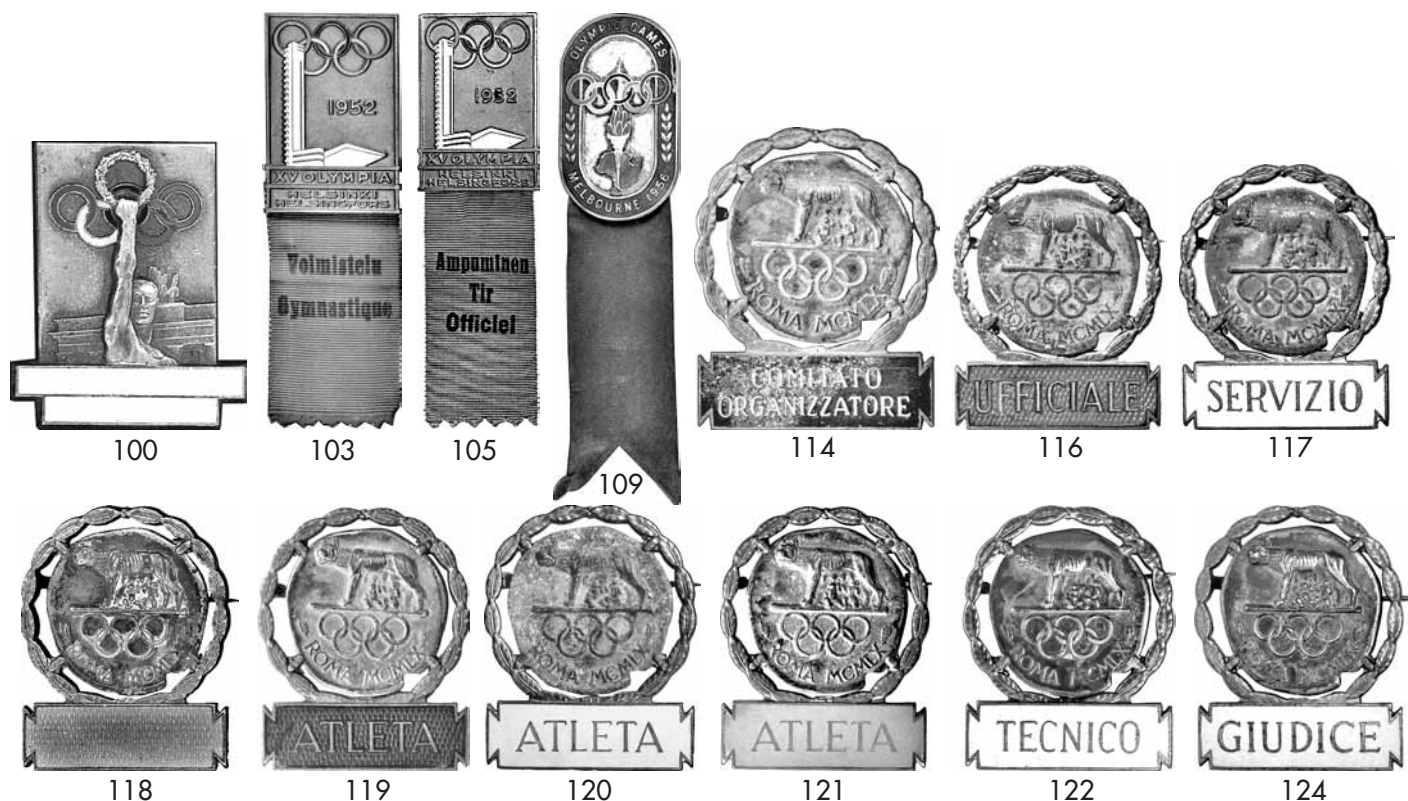

- c94. **Berlin 1936. Service Staff Badge.** Red bakelite, 69mm, made by Walgo. Silver inlaid logo (rings over Brandenburg Gate) and number. EF. ($400)
- c95. **Berlin 1936. Management Badge.** Dark blue bakelite with logo silver inlay (Olympic rings over Brandenburg Gate) and number, 69mm. EF. ($450)
- c96. **Berlin 1936. Service Badge.** Dark green bakelite, 69mm, with silver logo inlay. Elbel S-09. EF. ($350)
- c97. **Berlin 1936. Orange Badge of the German Sport Students Camp During the Olympic Games.** Silvered center, with orange rosette, 35mm. EF. ($225)
- c98. **Berlin 1936. Yellow Badge of the German Youth Sports Camp During the First Week of the Olympic Games.** Silvered center, with yellow rosette, 37mm. Official Guide p. 65, Elbel # 03. EF+, with original envelope. ($225)
- c99. **Berlin 1936. Red Badge of the German Youth Sports Camp During the Second Week of the Olympic Games.** Silvered center, 25mm, with red rosette, 37mm. Official Guide p. 65, Elbel # 04. EF. Scarce. ($300)
100. **Berlin 1936. Official Badge for Previous Olympic Games Winners.** Silvered bronze, partially enameled, 27x33mm. Winner holding wreath, color Olympic rings over Brandenburg Gate in background, 2 white enameled bars for name below. *Previous Olympic winners were invited to attend the Berlin Olympic Games.* EF. ($450)
- c101. **Tokyo 1940 (Canceled). Japanese Athletic Federation Badge.** Multicolor enamel, with lavender rosette, 58mm. Rings over Mount Fuji, "XII Olympiad/Tokyo 1940" below. In wooden original box lined with yellow velvet, "Amateur Athletic Federation of Japan" in gold on box top. EF. Very rare. ($6,500)
- c102. **Helsinki 1952. Press Badge.** Bronze, 33x48mm, partially enameled. With yellow-black ribbon. Uneven toning, EF. ($350)
103. **Helsinki 1952. Gymnastics Participant Badge.** Bronze, 33x48mm, partially enameled. With lt. red ribbon, inscribed. Elbel S-192. EF. ($350)
- c104. **Helsinki 1952. Modern Pentathlon Technician's Badge.** Bronze, partially enameled, 33x48mm. With violet ribbon, inscribed. EF. ($350)
105. **Helsinki 1952. Shooting Official's Badge.** Bronze, partially enameled, 33x48mm. With olive brown ribbon, inscribed. EF. ($350)
- c106. **Helsinki 1952. Olympic Accommodations Employee's Badge.** Lt. green and orange celluloid, 45mm. Radiant flame logo over Olympic rings and Finnish text. EF. ($125)
- c107. **Stockholm 1956. Swedish Official's Badge.** Goldplated, green enamel, 28x37mm. Equestrian logo with rings. Elbel 1956 EQ-005. EF. ($675)
- c108. **Melbourne 1956. National Olympic Committee Badge.** Silvered, blue enamel, 30x52mm. With ribbon inscribed "N.O.C." (color faded) and short ribbon in Olympic colors. Numbered on back. Elbel S-009. VF-EF. ($550)
109. **Melbourne 1956. Gymnastics Participant's Badge.** Silvered, red enamel, 30x52mm. With red ribbon inscribed "Gymnastics" (partially faded). Numbered on back. Elbel S-090. VF-EF. ($375)
- c110. **Melbourne 1956. Team Official's Badge.** Silvered, blue enamel, 30x52mm. With maroon ribbon, faintly inscribed. Numbered on back. Elbel S-102. Uneven toning, abt. EF. ($425)
- c111. **Rome 1960. IOC Badge.** Goldplated bronze, 45x50mm. Double gold laurel wreath, "C.I.O" on white enameled bar. EF. Very rare. ($2,000)
- c112. **Rome 1960. President of a National Olympic Committee Badge.** Bronze, 45x50mm. Two goldplated laurel wreaths, "C.N.O." on dark purple enameled bar. Elbel S-002. EF. Scarce. ($900)
114. **Rome 1960. Organizing Committee Official's Badge.** Bronze, 38x48mm. "Comitato Organizzatore" on dark blue enameled bar. One of 106 badges. Elbel S-005. EF, enamel abt. VF-EF. ($450)
- c115. **Rome 1960. Health Service Badge.** Bronze, 38x48mm. "Servizio Sanitario" on red-white enameled bar. Elbel S-011. EF. ($600)
116. **Rome 1960. Official's Badge.** Bronze, 38x48mm. "UFFIZIALE" on red bar. Elbel S-008. EF. ($250)
117. **Rome 1960. Service Badge.** Bronze, 38x48mm. "SERVIZIO" on cream enameled bar. Elbel S-018. EF. ($250)
118. **Rome 1960. Japanese Delegation Tokyo 1964 Badge.** Bronze, 38x48mm. Blank orange enameled bar. One of 63 badges. EF. Rare. ($750)
119. **Rome 1960. Athletics Participant's Badge.** Bronze, 38x48mm. "Atleta" on red enameled bar. S-025. EF. ($300)
120. **Rome 1960. Fencing Participant's Badge.** Bronze, 38x48mm. "Atleta" on yellow enameled bar. Elbel S-019. EF. ($300)
121. **Rome 1960. Gymnastics Participant's Badge.** Bronze, 38x48mm. "Atleta" on light brown enameled bar. S-021. EF. ($300)
122. **Rome 1960. Shooting Technician's Badge.** Bronze, 38x48mm. "Tecnico" on light pink enameled bar. Elbel S-55. EF. ($350)
- c123. **Rome 1960. Soccer Participant's Badge.** Bronze, 38x48mm. "Atleta" on green enameled bar. Elbel S-32. EF. ($300)
124. **Rome 1960. Swimming Judge's Badge.** Bronze, 38x48mm. "Giudice" on lt. blue enameled bar. Elbel S-044. EF. ($350)