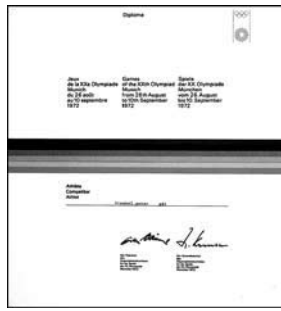

c557. **Large Mascot Waldi.** Multicolor linen, 52cm (20.5") long. EF. (\$175)

558

559

560

561

562

563

566