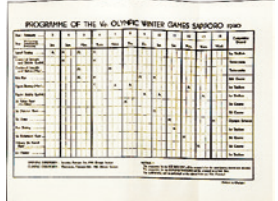

151

151

152

153

155

156

153

151. **Group of 22 Seals (Cinderellas) from 1936 Garmisch-Partenkirchen and Berlin, and Helsinki 1940.** Multicolor, 26x35mm to 51x74mm. Garmisch-Partenkirchen 2 seals; Berlin 5 large seals (official poster, hinged, sailing in Kiel etc.) and 14 Olympic bell seals in different languages (2 hinged); and a 1940 Helsinki Swimmer seal. All but 3 with full gum. All EF. (22 pcs.) ($150)
152. **Gold Award Medal for A.D. McSweeney, Captain of the English Road Walking Team, Nymwegen, July 1937.** Goldplated bronze, 53mm. Head left of Queen Wilhelmina. Rev. 7-line legend in olive and oak wreath. Looped, EF. ($80)

SAPPORO, 5th OLYMPIC WINTER GAMES, 1940 (Cancelled)

153. **(Brochure) Rules and Regulations.** 52pp., 6 foldout illustrated pages, 12.8x18.2cm (5" x 7.2"), in Japanese. Includes maps of Bob Run, the Ice Stadium, the Ski Hill Profile, and two views of all events in mountains and Sapporo, plus the 1940 program. Reprinted in 2007. EF. ($120)

GARMISCH-PARTENKIRCHEN, 5th OLYMPIC WINTER GAMES, 1940 (Cancelled)

154. **Official Report. Preparations for the V Olympic Winter Games 1940 Garmisch-Partenkirchen, by the Organizing Committee.** Munich (1940). 130pp. illustrated, 4 color plates, 23.6x31cm (9.3" x 12.2") in German (only language published). Official poster, winner's diploma, winner's medal, participant's badge shown in color. Extensive report on the preparations for the Games which were given to Garmisch only at the IOC Session in London in June 1939. On Nov. 20, 1939, the Games were canceled due to ongoing World War II. Blue linen, goldstamped legend, spots, corners and spine scuffed, contents VF-EF. Rare report. ($800)

TOKYO, 12th OLYMPIC GAMES, 1940 (Cancelled)